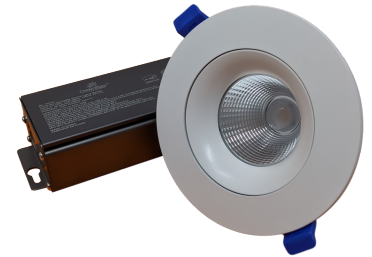

DR40RBD-WH/BK/SN

4 inch DIM TO WARM LED Baffle
Recessed downlight(Air tight)

Job Information		
Project Name		Type
Location		
Quantity		Date
Contact/ Name		
Notes		

Body

- Durable airtight aluminum
- Adjustable Baffle

Description

• DR40RBD, a 12watt 4-inch All CCT round baffle LED panel is a high-performance, easy to install downlight. It offers excellent light output, energy efficiency, and streamlined design. Adjustable baffle is beneficial to the adjustment of angle. Suitable for wet location and use in soffits.

Beam Spread

- 38 degree beam spread

LED Driver

- Extruded aluminum junction box with integrated 210mA dimmable driver included
- Class II electronic LED driver with 100-125V AC input;
- includes an 12" cable from driver to fixture

Quick Connect Push-in Terminals

- Three "Quick Connect" Push-in terminals for fast and easy wiring

Operating Temperature

- -20°C - 40°C (-4°F - 104°F)

SPECIFICATION

Application	Ceiling Recessed Mount	Energy Star	YES
Approved Location	Wet	Input	100-125V AC, 60Hz, 0.09A
Beam Angle	38	LM 79	YES
CTT	2200K-3000K	LM 80	YES
Certification	cETLus	Lumens	Up to 630
Class II	YES	Lumens per Watt	52.50
Color	White/Black/Brushed Nickel	Power Factor	>0.95
CRI	95+	Projected Life	5 Years
Dimming	YES	Wattage	12 Watt
Dimming Tech	TRIAC/ELV	Cut-Size	4"