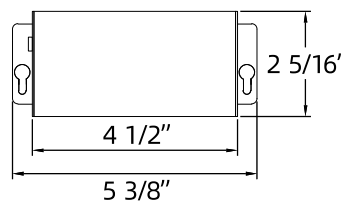

Beam Spread

- 38 degree beam spread

LED Driver

- Extruded aluminum junction box with integrated 210mA dimmable driver included
- Class II electronic LED driver with 100-125V AC input;
- includes an 12" cable from driver to fixture

Quick Connect Push-in Terminals

- Three "Quick Connect" Push-in terminals for fast and easy wiring

Operating Temperature

- -20°C - 40°C (-4°F - 104°F)

SPECIFICATION

Application	Ceiling Recessed Mount	Energy Star	YES
Approved Location	Wet	Input	100-125V AC, 60Hz, 0.09A
Beam Angle	38	LM 79	YES
CTT	2200K-3000K	LM 80	YES
Certification	cETLus	Lumens	Up to 630
Class II	YES	Lumens per Watt	52.50
Color	White/Black/Brushed Nickel	Power Factor	>0.95
CRI	95+	Projected Life	5 Years
Dimming	YES	Wattage	12 Watt
Dimming Tech	TRIAC/ELV	Cut-Size	4"