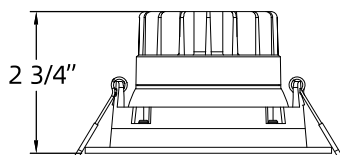

Beam Spread

- 38 degree beam spread

LED Driver

- Extruded aluminum junction box with integrated 210mA dimmable driver included
- Class II electronic LED driver with 100-125V AC input;
- includes an 12" cable from driver to fixture

Quick Connect Push-in Terminals

- Three "Quick Connect" Push-in terminals for fast and easy wiring

Operating Temperature

- -20°C - 40°C (-4°F - 104°F)

SPECIFICATION

Application	Ceiling Recessed Mount	Energy Star	YES
Approved Location	Wet	Input	100-125V AC, 60Hz, 0.09A
Beam Angle	38	LM 79	YES
CCT	2700K/3000K/3500K/4000K/5000K	LM 80	YES
Certification	cETLus	Lumens	Up to 830
Class II	YES	Lumens per Watt	69.17
Color	White/Black/Brushed Nickel	Power Factor	>0.95
CRI	95+	Projected Life	5 Years
Dimming	YES	Wattage	12 Watt
Dimming Tech	TRIAC/ELV	Cut-Size	4"