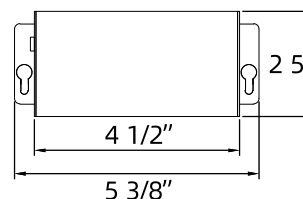

Beam Spread

- 38 degree beam spread

LED Driver

- Extruded aluminum junction box with integrated 210mA dimmable driver included
- Class II electronic LED driver with 100-125V AC input;
- includes an 12" cable from driver to fixture

Quick Connect Push-in Terminals

- Three "Quick Connect" Push-in terminals for fast and easy wiring

Operating Temperature

- -20°C - 40°C (-4°F - 104°F)

SPECIFICATION

Application	Ceiling Recessed Mount	Energy Star	YES
Approved Location	Wet	Input	100-125V AC, 60Hz, 0.09A
Beam Angle	38	LM 79	YES
CCT	2700K/3000K/3500K/4000K/5000K	LM 80	YES
Certification	cETLus	Lumens	Up to 830
Class II	YES	Lumens per Watt	69.17
Color	White/Black/Brushed Nickel	Power Factor	>0.95
CRI	95+	Projected Life	5 Years
Dimming	YES	Wattage	12 Watt
Dimming Tech	TRIAC/ELV	Cut-Size	4"