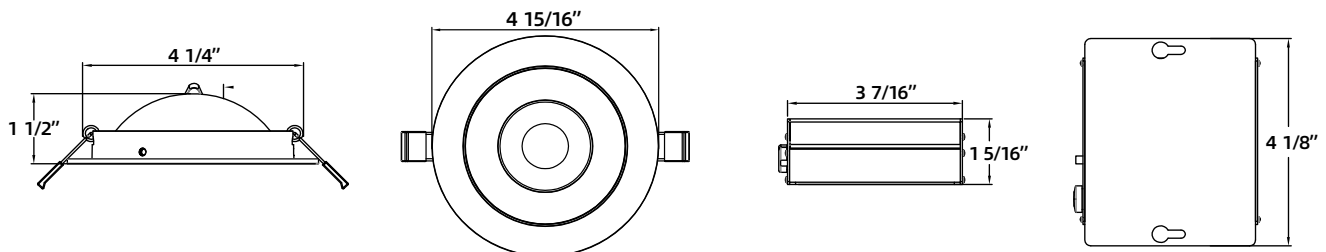

Beam Spread

- 38 degree beam spread

LED Driver

- Extruded aluminum junction box with integrated 210mA dimmable driver included
- Class II electronic LED driver with 100-125V AC input; includes an 12" cable from driver to fixture

Quick Connect Push-in Terminals

- Three "Quick Connect" Push-in terminals for fast and easy wiring

Operating Temperature

- -20°C - 40°C (-4°F - 104°F)

SPECIFICATION

Application	Ceiling Recessed Mount	Energy Star	YES
Approved Location	Damp	Input	100-125V AC, 60Hz, 0.09A
Beam Angle	38	LM 79	YES
CCT	2700K/3000K/3500K/4000K/5000K	LM 80	YES
Certification	cETLus	Lumens	Up to 860
Class II	YES	Lumens per Watt	95.6
Color	White/Black/Brushed Nickel	Power Factor	>0.95
CRI	80+	Projected Life	5 Years
Dimming	YES	Wattage	9 Watt
Dimming Tech	TRIAC/ELV	Cut-Size	4 1/4"