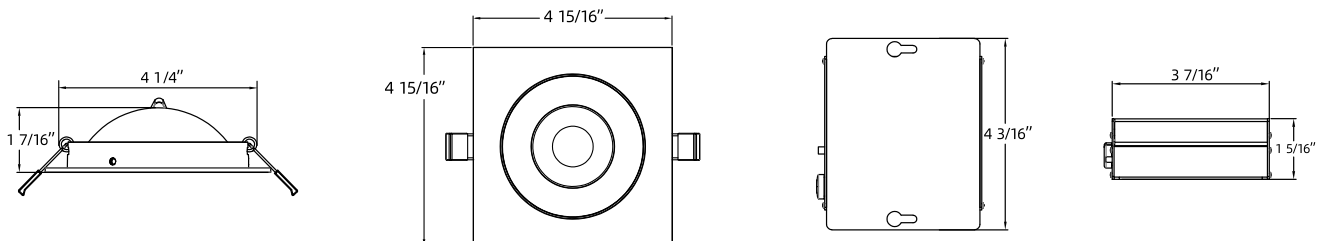

Description

• DR40SG, a 9watt 4-inch All CCT slim profile square flat LED panel is a high-performance, easy to install downlight. It offers excellent light output, energy efficiency, and streamlined design. Suitable for damp location and use in soffits.

Beam Spread

- 38 degree beam spread

LED Driver

- Extruded aluminum junction box with integrated 210mA dimmable driver included
- Class II electronic LED driver with 100-125V AC input; includes an 12" cable from driver to fixture

Quick Connect Push-in Terminals

- Three "Quick Connect" Push-in terminals for fast and easy wiring

Operating Temperature

- -20°C - 40°C (-4°F - 104°F)

SPECIFICATION

Application	Ceiling Recessed Mount	Energy Star	YES
Approved Location	Damp	Input	100-125V AC, 60Hz, 0.09A
Beam Angle	38	LM 79	YES
CCT	2700K/3000K/3500K/4000K/5000K	LM 80	YES
Certification	cETLus	Lumens	Up to 860
Class II	YES	Lumens per Watt	95.6
Color	White	Power Factor	>0.95
CRI	80+	Projected Life	5 Years
Dimming	YES	Wattage	9 Watt
Dimming Tech	TRIAC/ELV	Cut-Size	4 1/4"